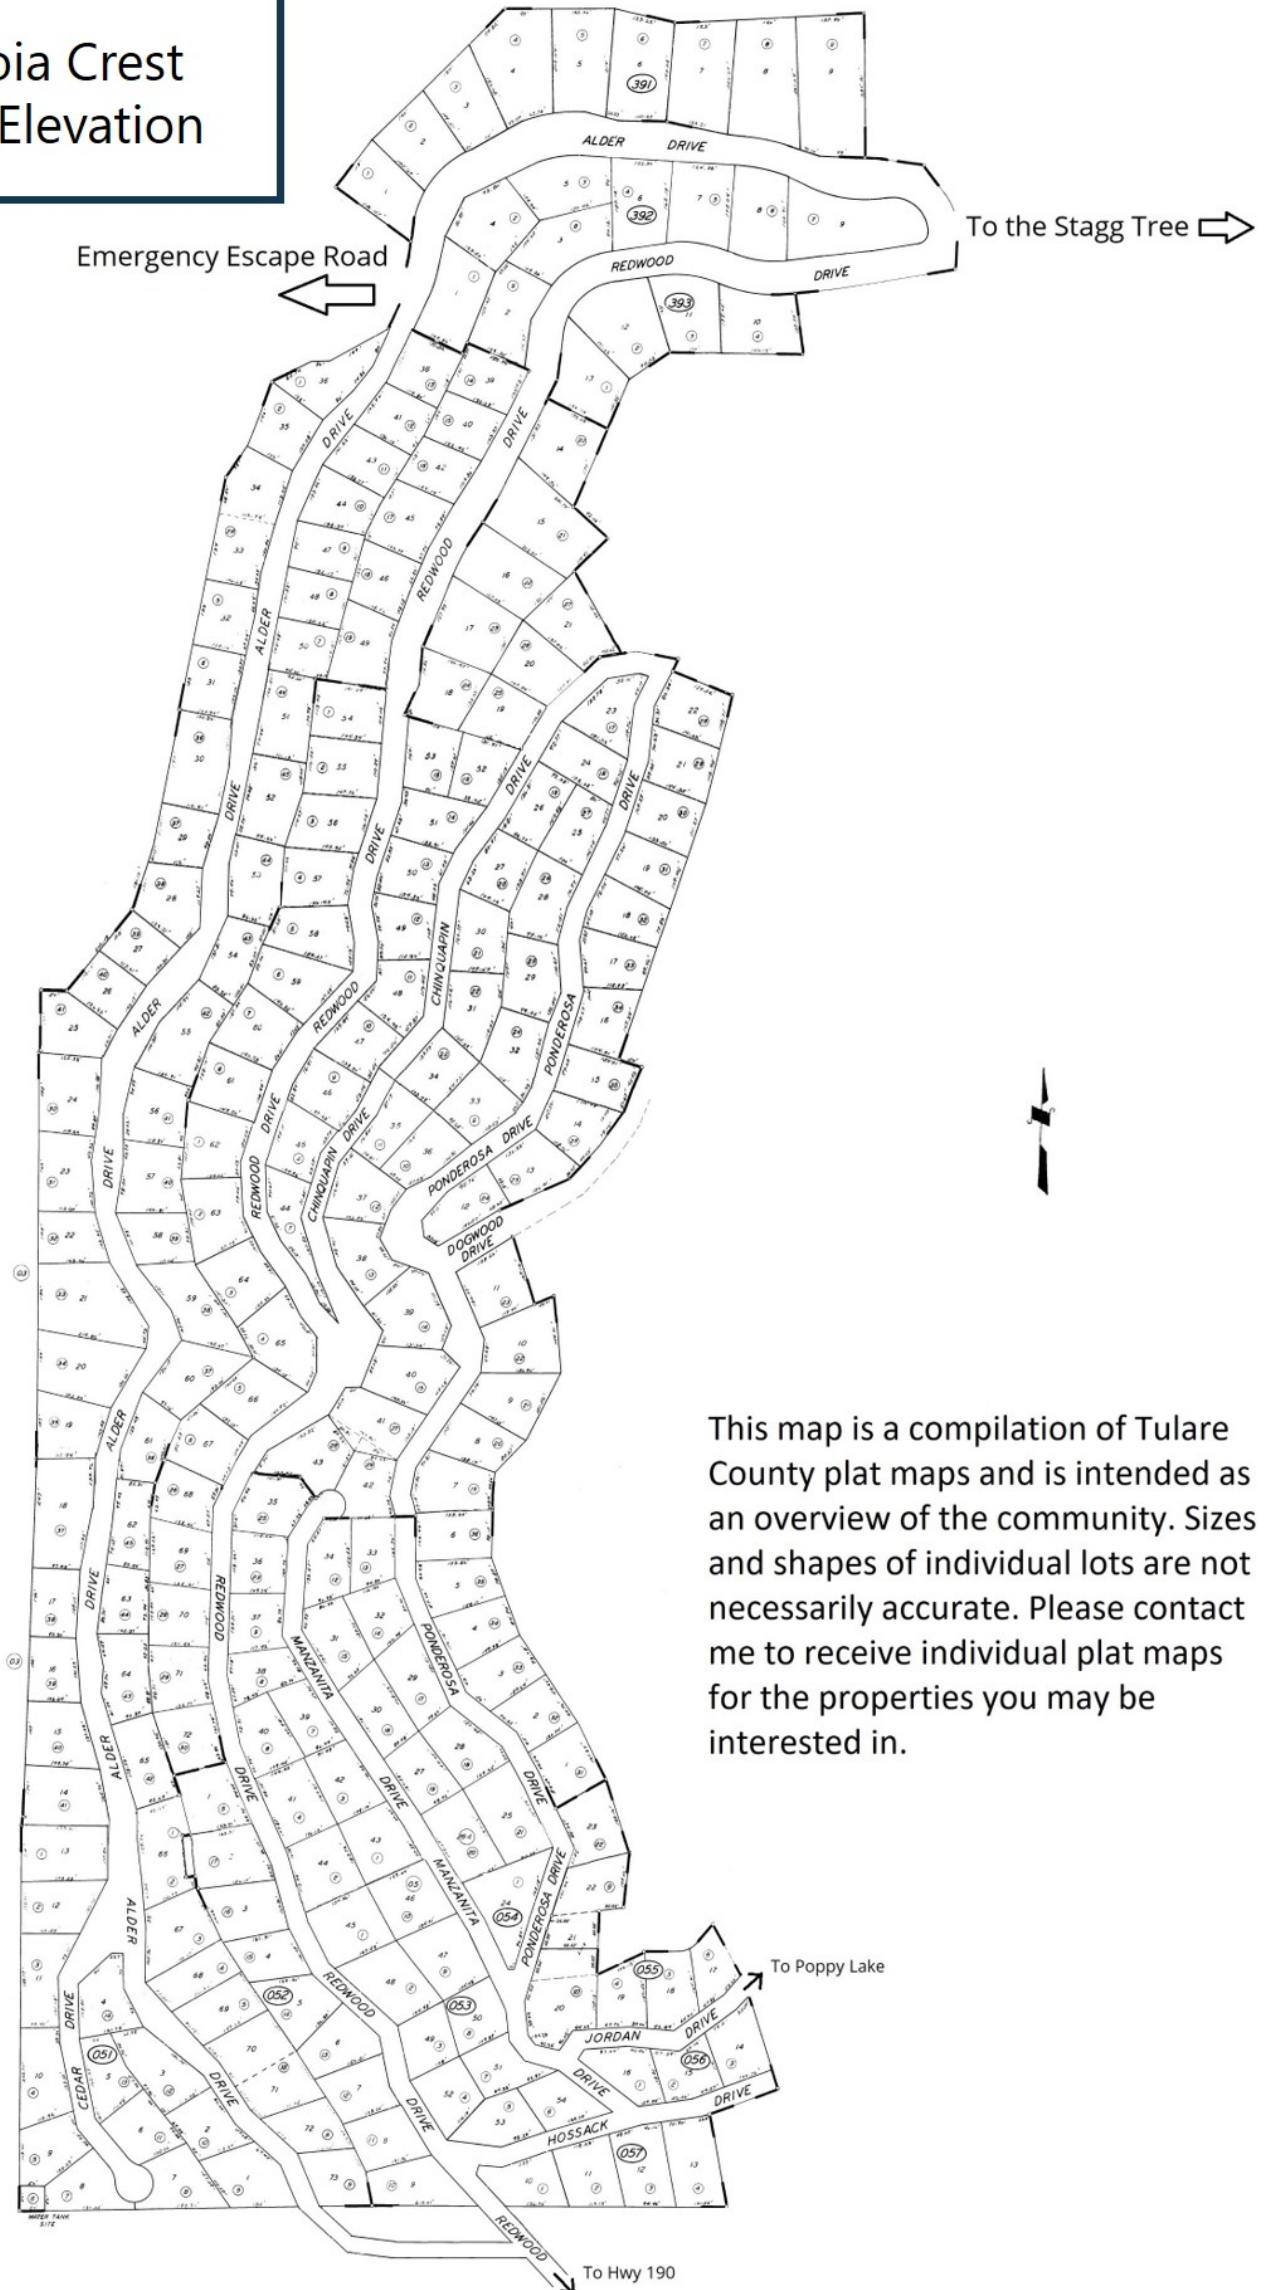

DEBORAH MORLEY REALTOR® CalDRE Lic. 02085898

Deborah.Morley@gmail.com

559.429.5142

GiantSequoiaCabins.com

Sequoia Crest  
6,600' Elevation

This map is a compilation of Tulare County plat maps and is intended as an overview of the community. Sizes and shapes of individual lots are not necessarily accurate. Please contact me to receive individual plat maps for the properties you may be interested in.